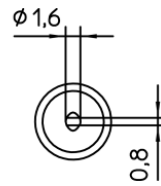

## Benefits

For this purpose, we recommend:

Solder fume extractors

Cleaning

Soldering irons

Zubehoer

Technical Data

Tip shape	---
Tip type	HM
Width in mm	1.6
Width in inches	0.063
Thickness in mm	---
Thickness in inches	---
Length mm	---
Length inches	---
Power	---
Packaging unit	1